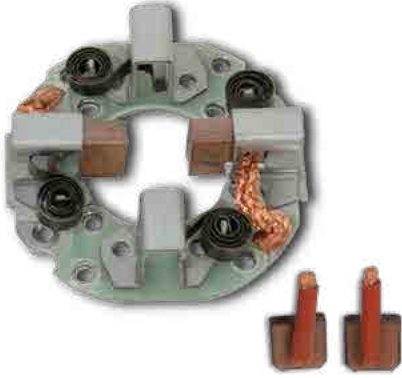

MI 6971

JASX 96-97

6x18x18

24 Volt

ARAÇ MODELİ / VEHICLE MODEL

UYGUN OEM NO / REPLACING OE-REF

M649T05072, M649T05072

MOTOR NO / UNIT NO

M2T56071	M8T80871B
M2T60071	M8T85071
M2T65271	M8T85071B
M2T65272	ME012665
M2T66873	ME012994
M2T67884	ME012995
M2T80582	ME013008
M8T80071A	ME014418
M8T80071B	ME017092
M8T80871A	

MITSUBISHI CANTER 211 1983 - 1985
CANTER FE 4 SERİSİ
1987 - 1996
CANTER FE 5/6 SERİLERİ
1996 - 2006
FD20 FORKLIFT 1983 ->

4 KÖMÜRLÜ / WITH 4 BRUSHES