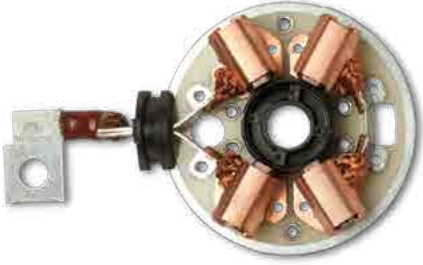

BO 1951

BSX 194-195   **7,5x27x15,4/16,4**   **12 Volt**

UYGUN OEM NO / REPLACING OE-REF

6 033 AD0 166, 6 033 AD0 370, 6 033 AD0 374, 6 033 AD3 022, 6 033 AD3 042, 6 033 AD3 058, 9 003 334 368

MOTOR NO / UNIT NO

0 001 230 001	0 001 230 008	0 001 230 020
0 001 230 002	0 001 230 009	0 001 230 021
0 001 230 003	0 001 230 010	0 001 230 022
0 001 230 004	0 001 230 011	0 001 230 023
0 001 230 005	0 001 230 012	0 001 230 024
0 001 230 006	0 001 230 014	0 001 230 026
0 001 230 007	0 001 230 018	

saat yönü / clockwise

4 KÖMÜRLÜ / WITH 4 BRUSHES

ARAÇ MODELİ / VEHICLE MODEL

FIAT	110.90 5.4D 1986 - 1988
IVECO	8361 D.MOTOR 1983 - 2000
J.DEERE	6215/6220/6320 2001 - 2006 6420/6620/6820/6920 2001 - 2006
KOMATSU	WB 97S-5 BACKHOE LOADER
N.HOLLAND	L95 1996 - 1999
SAME	EXPLORER 90 1986 -> FRUTTETO 75 1991 ->