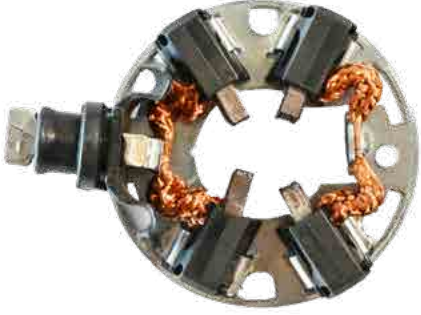

MI 1001

JASX 100 4,3x12x12.3 12 Volt

UYGUN OEM NO / REPLACING OE-REF
28510-7370

MOTOR NO / UNIT NO
428000-7210

4 KÖMÜRLÜ / WITH 4 BRUSHES

ARAÇ MODELİ / VEHICLE MODELS

CHRYSLER	300 V6 3.6L 3604CC
CAR	220CID 2011-2016
DODGE	CHALLENGER V6 3.6L
CAR	3604CC 220CID 2011-2016
	CHARGER V6 3.6L 3604CC
	220CID 2011-2016
DODGE	DURANGO V6 3.6L 3604CC
TRUCK	220CID 2011-2015
JEEP	GRAND CHEROKEE V6 3.6L
TRUCK	3604CC 220CID 2013-2015
RAM	1500 V6 3.6L 3604CC 220CID
TRUCK	EXC. STOP/START FEATURE
	2013-2014
TOYOTA	

MI 1041