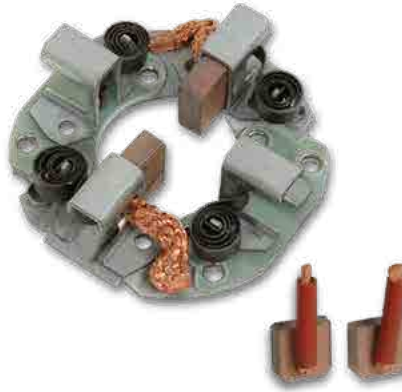

MI 8991

JASX 98-99

6,8x18x18

12 Volt

ARAÇ MODELİ / VEHICLE MODEL

UYGUN OEM NO / REPLACING OE-REF

M649T05072, M649T05072

MOTOR NO / UNIT NO

M002T54271	M002T64371	M2T56471	M2T67873
M002T54371	M002T64871	M2T56472	M2T67881
M002T54372	M002T65271	M2T56475	M2T67882
M002T54471	M002T65272	M2T56871	M2T67883
M002T54571	M002T65275	M2T56971	M2T67981
M002T54572	M002T65671	M2T57271	M2T69081
M002T54771	M002T66871	M2T57273	M2T69171
M002T54871	M002T66872	M2T57371	M2T69381
M002T54881	M002T66873	M2T57671	M2T74171
M002T54882	M002T67871	M2T57671A	M2T74371
M002T55871	M002T67872	M2T57672	M2T90071
M002T56171	M002T67873	M2T57673B	M2T92071A
M002T56181	M002T67881	M2T57673C	M2T92172A
M002T56182	M002T67882	M2T57771	M2T92271A
M002T56185	M002T67883	M2T57773	M2V57673
M002T56272	M002T67884	M2T57871	M3T64172
M002T56471	M002T67981	M2T57881	M8T87171
M002T56472	M002T69081	M2T60172	MD050205
M002T56475	M002T69171	M2T60185	MD061154
M002T56871	M002T69381	M2T60271	MD069166
M002T57271	M002T74171	M2T60671	MD070934
M002T57273	M002T80582	M2T61071	MD140190
M002T57371	M002T90071	M2T61072	MD156986
M002T57671	M002T92071A	M2T61171	MD156987
M002T57671A	M002T92172A	M2T61271	MD156989
M002T57672	M002V57673	M2T61371	MD162975
M002T57673C	M2T54271	M2T61471	MD164975
M002T57771	M2T54272	M2T61771	MD164976
M002T57773	M2T54371	M2T62271	MD164977
M002T57871	M2T54372	M2T62771	MD164978
M002T57881	M2T54471	M2T62871	MD177596
M002T61071	M2T54571	M2T62971	MD191433
M002T61072	M2T54572	M2T63071	MD191434
M002T61171	M2T54671	M2T63171	MD191435
M002T61271	M2T54771	M2T63271	MD191436
M002T61771	M2T54871	M2T63371	MD191437
M002T62271	M2T54881	M2T64271	ME001565
M002T62771	M2T54882	M2T64371	ME007655
M002T62871	M2T55571	M2T64372	ME017035
M002T62971	M2T55871	M2T64871	ME017036
M002T63071	M2T56171	M2T65275	ME017056
M002T63171	M2T56181	M2T65671	ME017061
M002T63271	M2T56182	M2T66871	ME017085
M002T64271	M2T56185	M2T66872	ME017089
	M2T56271	M2T67871	ME017646
	M2T56272	M2T67872	ME200206

CHYSTER FORKLIFT 1985 ->
HYUNDAI STAREX 2.5 D 1997 - 2005
H100 2.5D 1993 - 2002
KIA BONGO K2500 2.5 TCI 2003 ->
PREGIO 2.5 TCI 2002 - 2005
MITSUBISHI CANTER 35 2.5D 1986 - 1996
PAJERO 2.5 TD 1990 - 2000
L200 2.5 TD 1992 - 1996
L300 2.5D 1986 - 2000

4 KÖMÜRLÜ / WITH 4 BRUSHES