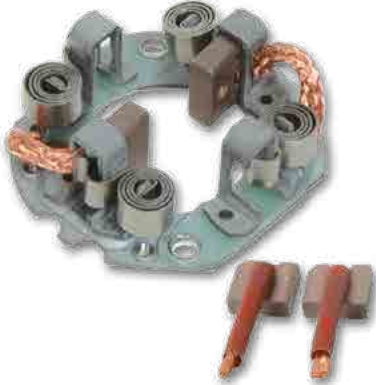

HI 4751

JASX 74-75   7x19x16   12 Volt

UYGUN OEM NO / REPLACING OE-REF

2130-13022, 2130-1306, 2130-2306, 2130-53021, 2130-53022,
2130-63022, 2130-73021, 2130-73022, 2130-93021, 2130-9305,
2240-1310, 2240-2310, 2240-3310

MOTOR NO / UNIT NO

S13-100	S13-122	S13-289A	S13-62	S14-02
S13-101	S13-124	S13-294	S13-62A	S14-03
S13-102	S13-126	S13-302	S13-62B	S14-203
S13-104	S13-126A	S13-302A	S13-64	S14-205
S13-105	S13-127	S13-302B	S13-66	S14-206
S13-105A	S13-127A	S13-305	S13-66A	S14-210
S13-106	S13-127C	S13-305A	S13-69	S14-210A
S13-106A	S13-129	S13-307A	S13-70A	S14-210B
S13-106B	S13-130A	S13-317	S13-71	S14-210C
S13-106C	S13-131	S13-321	S13-75	S14-405
S13-106E	S13-132	S13-322	S13-77	S14-405A
S13-107	S13-136	S13-326	S13-81	S14-405B
S13-107A	S13-137A	S13-327	S13-82A	S14-406B
S13-109	S13-200	S13-329	S13-82B	S14-407A
S13-109B	S13-203	S13-331	S13-83	S14-408
S13-111	S13-204	S13-332	S13-84	S14-408A
S13-112	S13-205	S13-407	S13-84B	S24-07
S13-112A	S13-205A	S13-502A	S13-87	S24-08
S13-113	S13-205C	S13-507B	S13-89	S24-08A
S13-114	S13-205D	S13-527	S13-89A	S24-10
S13-114A	S13-207	S13-527A	S13-89B	S24-11
S13-115	S13-207A	S13-527B	S13-89C	S24-12
S13-115A	S13-207C	S13-529	S13-89D	S24-13
S13-117	S13-210B	S13-531	S13-91	S24-14
S13-117A	S13-210C	S13-551A	S13-91A	S25-161
S13-118	S13-212	S13-553	S13-92A	
S13-120A	S13-213	S13-553A	S13-94	
S13-120B	S13-282	S13-555	S13-94A	
S13-121	S13-289	S13-556	S13-96	

4 KÖMÜRLÜ / WITH 4 BRUSHES

ARAÇ MODELİ / VEHICLE MODEL

KOMATSU

NISSAN ALMERA 2.0D 1995 - 2000
PATROL 2.8 TD 1986 - 2000
PRIMERA 2.0D 1990 - 2002
SUNNY 1.7D 1986 - 2000
SUNNY 2.0D 1990 - 2000
TERANO 2.7D 1989 - 2002
TERRANO 3.0D 2002 - 2006

RENAULT

MASTER 3.0 DCI 2002-2006
MASCOTT 3.0 TD 2004-2010

THERMOKING

SL-TCi30 1998 ->
SUPER 1993 ->

YANMAR

4TN-78/4TN-82 D.MOTOR