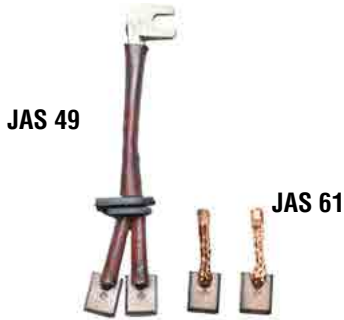

JAS 49

JAS 61

1-JAS 49
2-JAS 61

S114680	S114775A	S114808B
S114750	S114780	S114818A
S114752	S114800	S114827
S114753	S114800A	S114829
S114753B	S114800B	S114850
S114754A	S114801A	S114870
S114758	S114801B	S114872
S114762	S114801C	23380-
S114762A	S114802	1E400
S114765	S114802A	23379-
S114766	S114804	1P100
S114766A	S114805	
S114767	S114806	
S114769	S114808	
S114775	S114808A	

Gerilim / Voltage
(Volt)

12

Ölçü / Dimension
(mm)

4,5x14x17

NISSAN

JASX 50-51

2114-23124/63121
2114-73122/83122
2114-93122
2114-83121