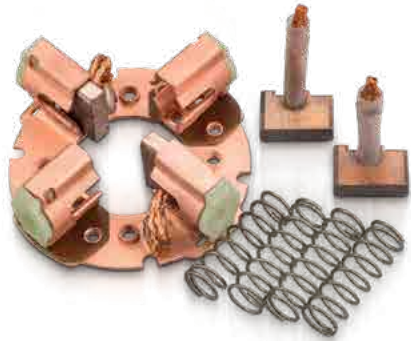

LE 0752

LET 16.908.753 6X22X15.5 12 Volt

UYGUN OEM NO / REPLACING OE-REF

16.908.752

MOTOR NO / UNIT NO

11131063	11131751	11131967	AZE4122	AZE4208	AZE4648
11131108	11131752	11131983	AZE4123	AZE4213	AZE4649
11131109	11131753	11131984	AZE4125	AZE4214	AZE4653
11131112	11131761	11131985	AZE4139	AZE4215	AZE4654
11131116	11131772	11131986	AZE4150	AZE4217	AZE4655
11131198	11131773	11131989	AZE4151	AZE4221	AZE4660
11131221	11131780	11132007	AZE4159	AZE4222	AZE4663
11131223	11131781	11132010	AZE4165	AZE4224	AZE4667
11131279	11131788	11132050	AZE4167	AZE4225	AZE4668
11131315	11131789	11132051	AZE4168	AZE4226	AZE6513
11131384	11131802	11132058	AZE4169	AZE4227	AZE6514
11131476	11131821	11132059	AZE4170	AZE4230	AZE6515
11131477	11131833	11132064	AZE4171	AZE4233	AZE6524
11131478	11131885	11132067	AZE4172	AZE4234	AZE6526
11131515	11131890	11132068	AZE4173	AZE4238	AZE6530
11131526	11131892	11132077	AZE4176	AZE4239	AZE6531
11131535	11131915	11132095	AZE4183	AZE4240	AZE6537
11131556	11131921	11132101	AZE4185	AZE4244	AZE6544
11131560	11131932	11132121	AZE4189	AZE4245	AZE6554
11131570	11131942	11132127	AZE4190	AZE4247	AZE6555
11131600	11131946	11132128	AZE4192	AZE4534	AZE6556
11131603	11131947	11132134	AZE4194	AZE4535	AZE6557
11131605	11131948	11132144	AZE4195	AZE4536	AZE6558
11131606	11131949	11132153	AZE4197	AZE4540	AZE6559
11131663	11131950	11132154	AZE4199	AZE4557	AZE6562
11131696	11131951	11132155	AZE4201	AZE4566	AZE6563
11131716	11131953	11132159	AZE4202	AZE4573	AZE6567
11131731	11131956	11132160	AZE4203	AZE4579	AZE6572
11131746	11131957	11132165	AZE4204	AZE4589	
11131750	11131964		AZE4205	AZE4603	
	11131966		AZE4207	AZE4620	

4 KÖMÜRLÜ / WITH 4 BRUSHES

ARAÇ MODELİ / VEHICLE MODEL

ATLAS COPCO	JENERATÖR
ERKUNT	TRAKTÖR
HATTAT	A SERİSİ
HİDROMEK	İŞ MAKİNESİ
J.DEERE	TRAKTÖR
M.FERGUSON	TRAKTÖR
VALTRA	TRAKTÖR
ZETOR	TRAKTÖR